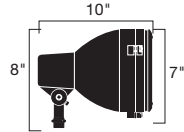

## FEATURES

- 7" Accent Light For Wider Light Spread Along Walls, Shrubs & Trees
- Cast Aluminum Housing
- Tempered Convex Glass Lens
- 8" of Usable 200° 18 AWG Wire Leads
- 4000V (4KV) Pulse Rated Medium Base Porcelain Socket
- Max Lamping 175W PAR38 Metal Halide or 150W PAR38 / R40 Incandescent (Not Included)
- Remote Ballast Required for HID Lamping
- ANSI / UL Listed Wet Location
- Housing Includes a 1-Year Warranty From Date of Purchase
- HID Ballasts Include a 2-Year Warranty